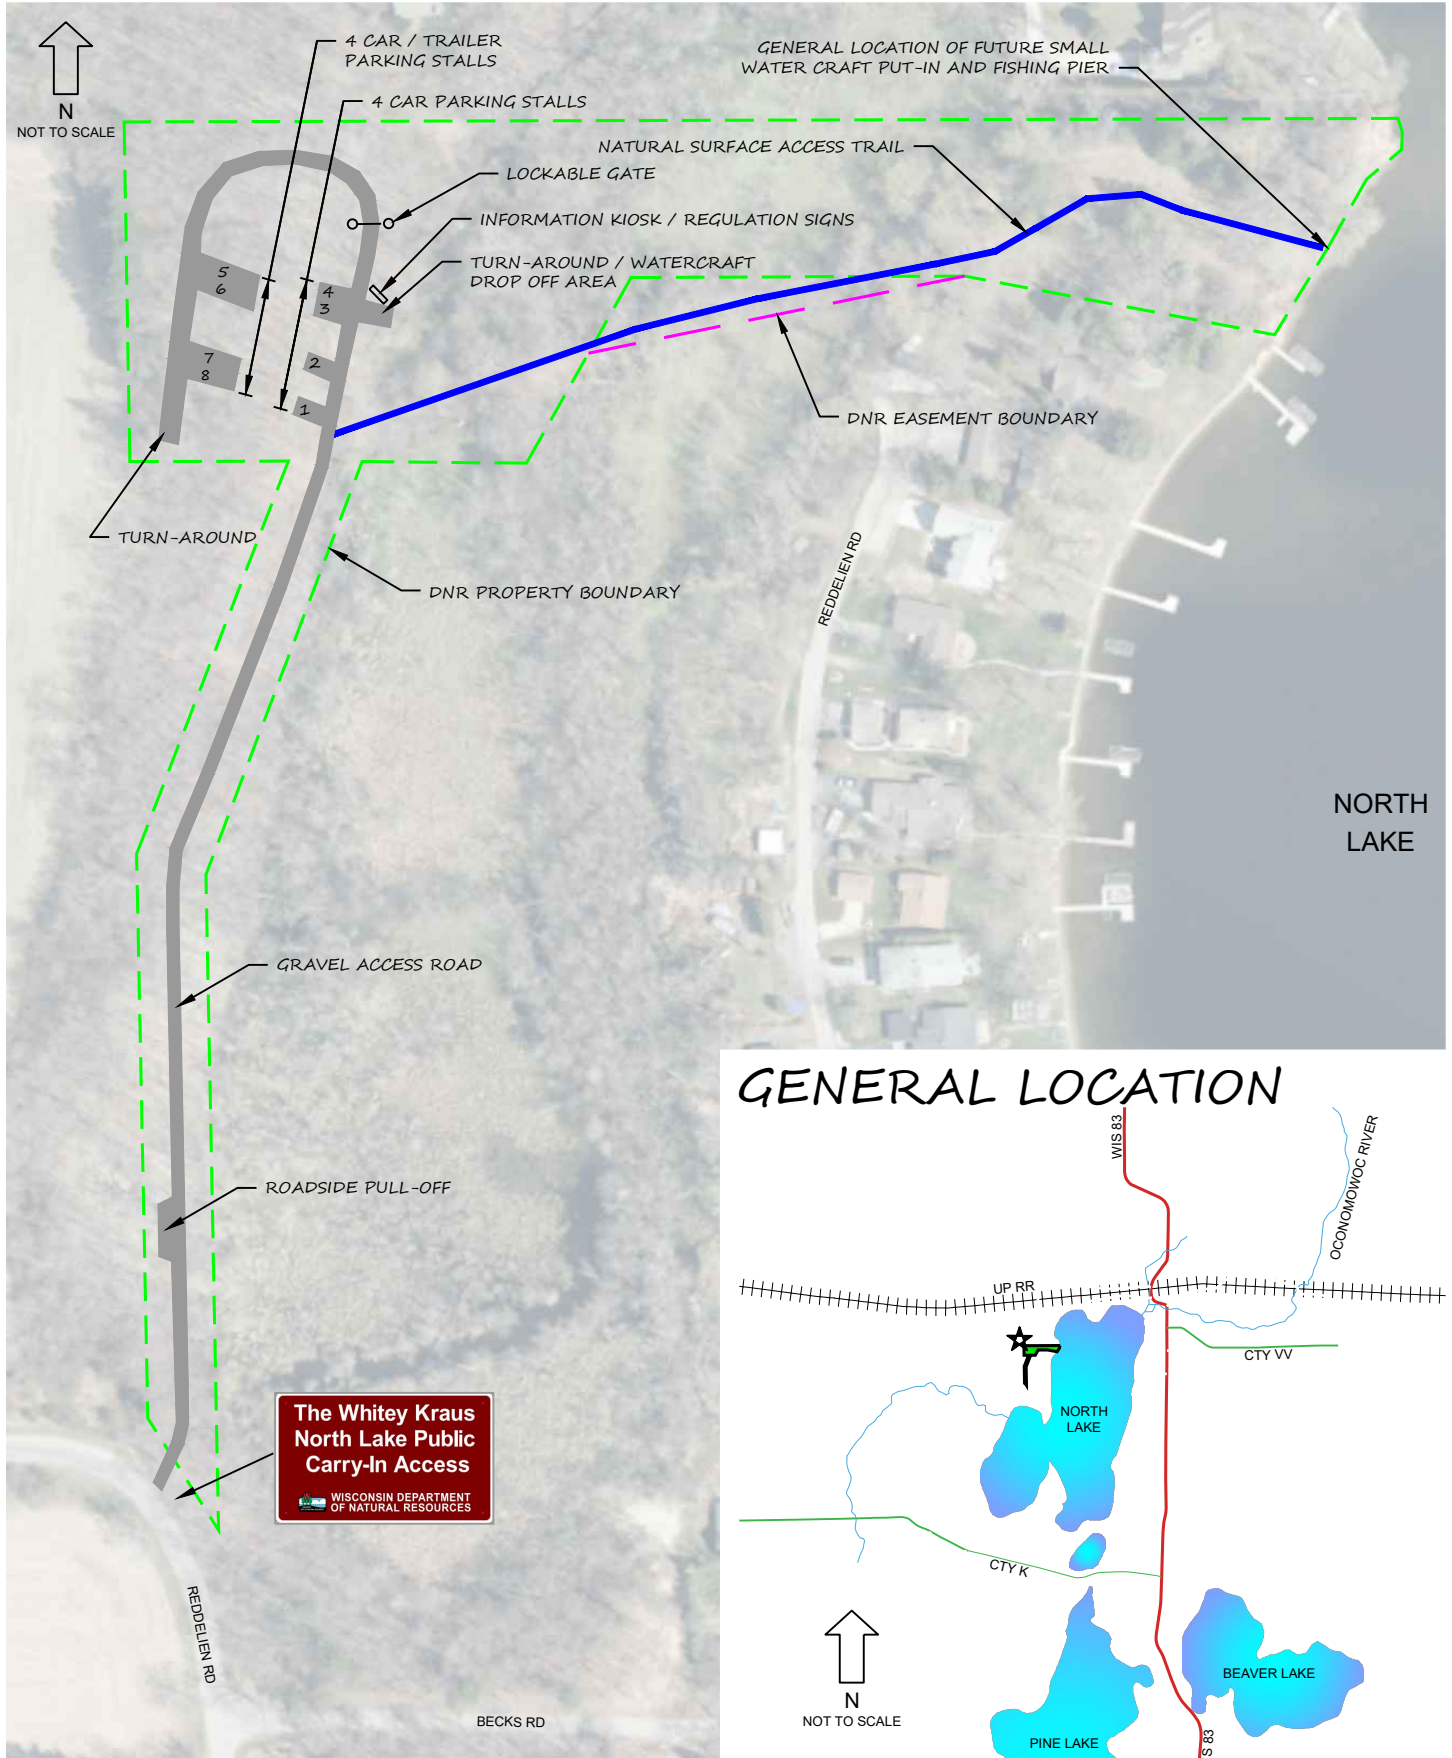

CONCEPTUAL SITE PLAN

GENERAL LOCATION

NORTH LAKE PUBLIC ACCESS
WISCONSIN DEPARTMENT OF NATURAL RESOURCES
JANUARY 2021